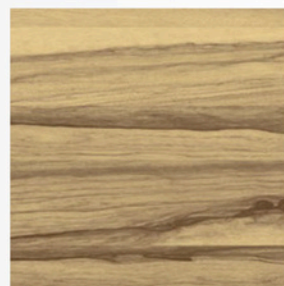

OLIVE, BLACK - 68