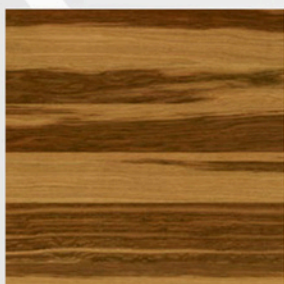

MAHOGANY, AFRICAN - 62v

EBONY, MACASSAR - 56v

ROSEWOOD, SANTOS - 105v

WALNUT, AFRICAN - 76v

OAK, COPPER - 26v

WALNUT, EUROPEAN - 38v

MAHOGANY, AMERICAN - 95v

MACAHUBA - 93