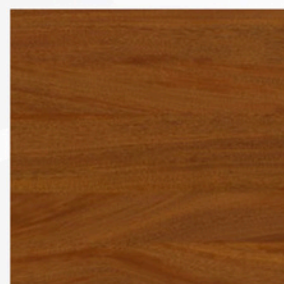

MAHOGANY, AFRICAN - 62v

EBONY, MACASSAR - 56v

ROSEWOOD, SANTOS - 105v

WALNUT, AFRICAN - 76v

OAK, COPPER - 26v

WALNUT, EUROPEAN - 38v

MAHOGANY, AMERICAN - 95v

MACAHUBA - 93